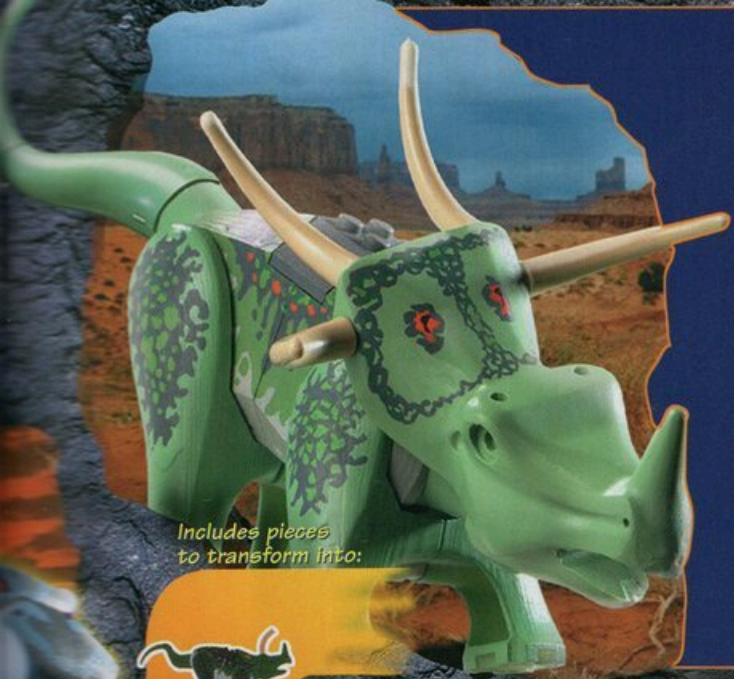

Other dinosaurs flee in terror from this lizard king. This T-Rex looks realistic and is easy to build. Measures over 10" long from head to tail!
Ages 5-12. 23 pieces.
#6720 Tyrannosaurus Rex \$9.99

www.LEGO.com/dinosaurs

Go on an exciting Dino Dig!

LEGO

DINOSAURS

AGES 5-12

C. Beware the charge of Styracosaurus!

This spiked dinosaur may have been a peaceful plant-eater, but when danger threatened, the Styracosaurus charged like a rhino! Measures over 7" long from head to tail!
Ages 5-12. 19 pieces.
#6722 Styracosaurus \$9.99

Includes pieces to transform into:

D. Don't make this giant mad!

Brachiosaurus was one of the largest of the dinosaurs, over 80 feet long and weighing in at 80 tons. Unique, rounded building pieces give a realistic shape to the tail, neck and body. Measures over 10" long from head to tail!
Ages 5-12. 25 pieces.
#6719 Brachiosaurus \$9.99